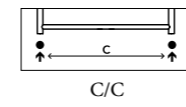

VALVE

FOR CENTRAL HEATING

For central heating, it is necessary to order: a radiator + a valve.

For central heating, it is necessary to order: a radiator + a valve.

CONNECTION: SUPPLY ↑ RETURN ↓

DORIA

Set DORIA	Chrome	Black	White	Stainless steel
RIGHT	DOR-R-C	DOR-R-B	DOR-R-W	DOR-R-SS
LEFT	DOR-L-C	DOR-L-B	DOR-L-W	DOR-L-SS

FLORA

Set FLORA	Chrome	Black	White	Stainless steel
RIGHR	FLO-R-C	FLO-R-B	FLO-R-W	FLO-R-SS
LEFT	FLO-L-C	FLO-L-B	FLO-L-W	FLO-L-SS

LUNA

Set LUNA	Chrome	Black	White	Stainless steel
	LUN-U-C	LUN-U-B	LUN-U-W	LUN-U-SS

ROYAL

Set ROYAL	Chrom	Black
	ROY-U-C	ROY-U-B

* Floor connection

SIGMA

Set SIGMA	Chrome	Black	White	Stainless steel
RIGHT	SIG-R-C	SIG-R-B	SIG-R-W	SIG-R-SS
LEFT	SIG-L-C	SIG-L-B	SIG-L-W	SIG-L-SS

ZORA

Set ZORA	Chrome
	ZOR-U-C