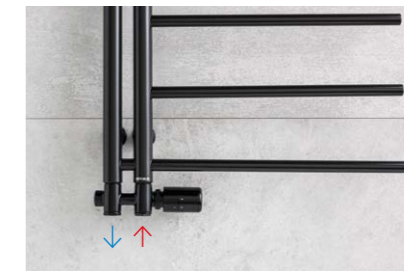

CONNECTION: SUPPLY ↑ RETURN ↓

NURA

Set NURA	Chrome	Black	White	Stainless steel
RIGHT	NUR-R-C	NUR-R-B	NUR-R-W	NUR-R-SS
LEFT	NUR-L-C	NUR-L-B	NUR-L-W	NUR-L-SS

NUR-R-B

KIRA

Set KIRA	Chrome	Black	White	Stainless steel
RIGHT	KIR-R-C	KIR-R-B	KIR-R-W	KIR-R-SS
LEFT	KIR-L-C	KIR-L-B	KIR-L-W	KIR-L-SS