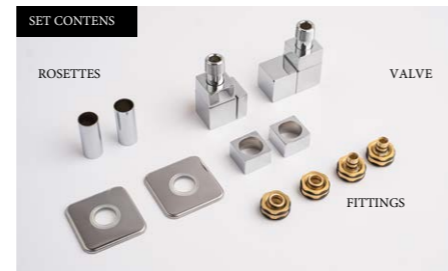

Set DUO	Chrome	Black
	DUO-U-C	DUO-U-B

DUO-U-B

CONNECTION: SUPPLY ↑ RETURN ↓

RUNA

Set RUNA	Chrome	Black	White	Stainless steel
RIGHT	RUN-R-C	RUN-R-B	RUN-R-W	RUN-R-SS
LEFT	RUN-L-C	RUN-L-B	RUN-L-W	RUN-L-SS

RUN-R-C

SONA

Set SONA	Chrome
RIGHT	SON-R-C

SON-R-C

VALVE

FOR CENTRAL HEATING

For central heating, it is necessary to order: a radiator + a valve.

For central heating, it is necessary to order: a radiator + a valve.

CONNECTION: SUPPLY ↑ RETURN ↓

DORIA

Set DORIA	Chrome	Black	White	Stainless steel
RIGHT	DOR-R-C	DOR-R-B	DOR-R-W	DOR-R-SS
LEFT	DOR-L-C	DOR-L-B	DOR-L-W	DOR-L-SS

DOR-R-C

FLORA

Set FLORA	Chrome	Black	White	Stainless steel
RIGHR	FLO-R-C	FLO-R-B	FLO-R-W	FLO-R-SS
LEFT	FLO-L-C	FLO-L-B	FLO-L-W	FLO-L-SS