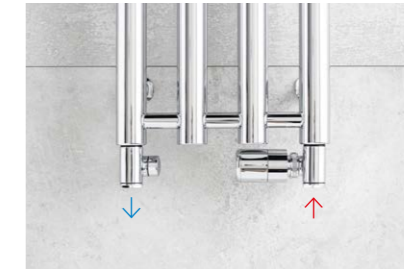

Set DUO	Chrome	Black
	DUO-U-C	DUO-U-B

DUO-U-B

CONNECTION: SUPPLY ↑ RETURN ↓

RUNA

Set RUNA	Chrome	Black	White	Stainless steel
RIGHT	RUN-R-C	RUN-R-B	RUN-R-W	RUN-R-SS
LEFT	RUN-L-C	RUN-L-B	RUN-L-W	RUN-L-SS

RUN-R-C