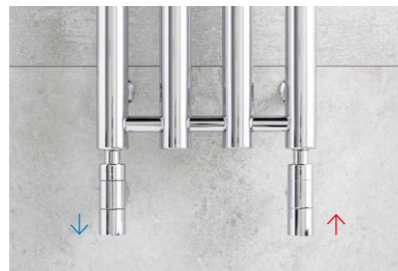

Set LUNA	Chrome	Black	White	Stainless steel
	LUN-U-C	LUN-U-B	LUN-U-W	LUN-U-SS

LUN-U-C