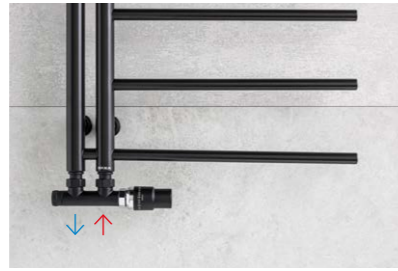

Set LORA	Chrome	Black	White	Stainless steel
RIGHT	LOR-R-C	LOR-R-B	LOR-R-W	LOR-R-SS
LEFT	LOR-L-C	LOR-L-B	LOR-L-W	LOR-L-SS

LOR-R-B

VALORA

Set VALORA	Chrome	Black	White	Stainless steel
RIGHT	VAL-R-C	VAL-R-B	VAL-R-W	VAL-R-SS
LEFT	VAL-L-C	VAL-L-B	VAL-L-W	VAL-L-SS