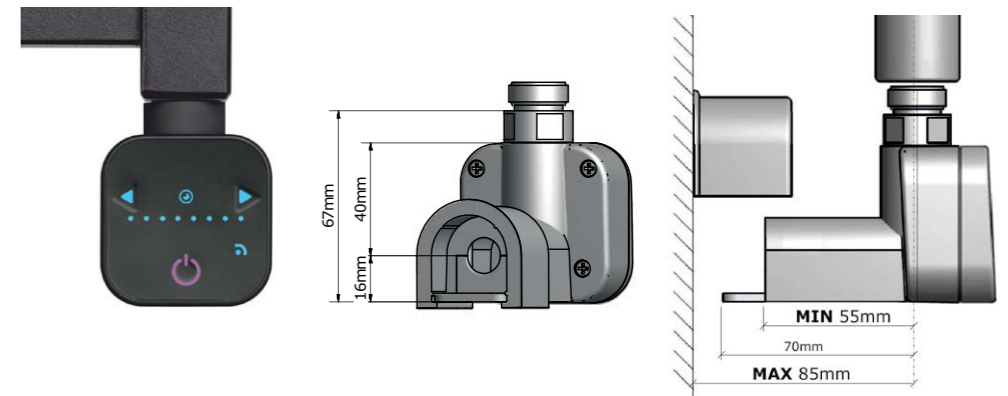

PMH-NEX1

Output [W]	Order code white	Order code metallic silver	Order code black
200	PMH-NEX1-W-200W	PMH-NEX1-MS-200W	PMH-NEX1-B-200W
300	PMH-NEX1-W-300W	PMH-NEX1-MS-300W	PMH-NEX1-B-300W
400	PMH-NEX1-W-400W	PMH-NEX1-MS-400W	PMH-NEX1-B-400W
500	PMH-NEX1-W-500W	PMH-NEX1-MS-500W	PMH-NEX1-B-500W
600	PMH-NEX1-W-600W	PMH-NEX1-MS-600W	PMH-NEX1-B-600W
800	PMH-NEX1-W-800W	PMH-NEX1-MS-800W	PMH-NEX1-B-800W