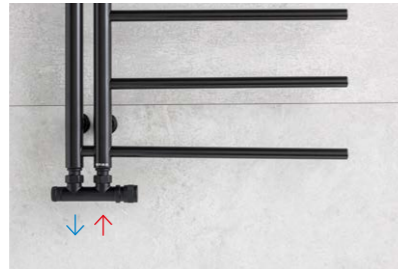

Set LORA	Chrome	Black	White	Stainless steel
RIGHT	LOR-R-C	LOR-R-B	LOR-R-W	LOR-R-SS
LEFT	LOR-L-C	LOR-L-B	LOR-L-W	LOR-L-SS

LOR-R-B

VALORA

Set VALORA	Chrome	Black	White	Stainless steel
RIGHT	VAL-R-C	VAL-R-B	VAL-R-W	VAL-R-SS
LEFT	VAL-L-C	VAL-L-B	VAL-L-W	VAL-L-SS