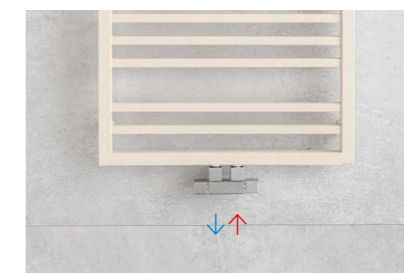

SIRA

Set SIRA	Chrome
RIGHT	SIR-R-C

SIR-R-C