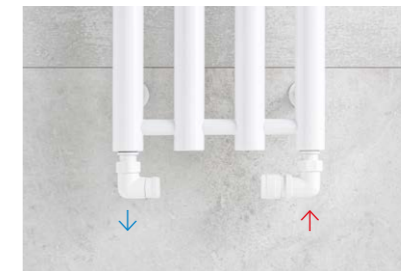

CONNECTION: SUPPLY ↑ RETURN ↓

DORIA

Set DORIA	Chrome	Black	White	Stainless steel
RIGHT	DOR-R-C	DOR-R-B	DOR-R-W	DOR-R-SS
LEFT	DOR-L-C	DOR-L-B	DOR-L-W	DOR-L-SS

DOR-R-C

FLORA

Set FLORA	Chrome	Black	White	Stainless steel
RIGHR	FLO-R-C	FLO-R-B	FLO-R-W	FLO-R-SS
LEFT	FLO-L-C	FLO-L-B	FLO-L-W	FLO-L-SS