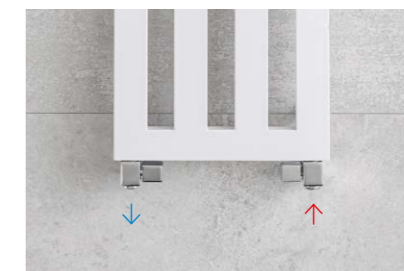

Set SONA	Chrome
RIGHT	SON-R-C

SON-R-C