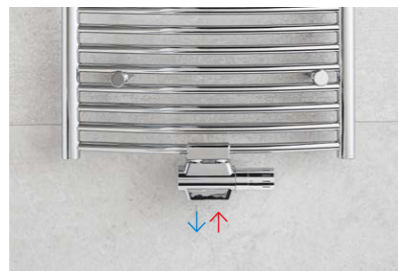

Set LORA	Chrome	Black	White	Stainless steel
RIGHT	LOR-R-C	LOR-R-B	LOR-R-W	LOR-R-SS
LEFT	LOR-L-C	LOR-L-B	LOR-L-W	LOR-L-SS

LOR-R-B

VALORA

Set VALORA	Chrome	Black	White	Stainless steel
RIGHT	VAL-R-C	VAL-R-B	VAL-R-W	VAL-R-SS
LEFT	VAL-L-C	VAL-L-B	VAL-L-W	VAL-L-SS

VAL-R-B

UNI

Set UNI	Chrome	White
UNI	UNI-U-C	UNI-U-W

UNI-U-C

DUO

* Floor connection

For combined heating, it is necessary to order: radiator + valve + heating element.
For central heating, it is necessary to order: radiator + valve.

Set DUO	Chrome	Black
	DUO-U-C	DUO-U-B

DUO-U-B

CONNECTION: SUPPLY ↑ RETURN ↓

RUNA

Set RUNA	Chrome	Black	White	Stainless steel
RIGHT	RUN-R-C	RUN-R-B	RUN-R-W	RUN-R-SS
LEFT	RUN-L-C	RUN-L-B	RUN-L-W	RUN-L-SS

RUN-R-C