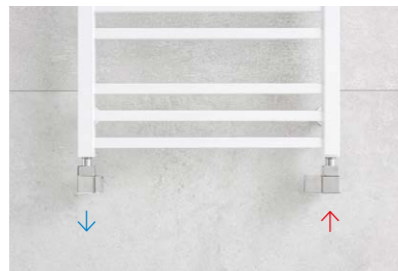

Set DORIA	Chrome	Black	White	Stainless steel
RIGHT	DOR-R-C	DOR-R-B	DOR-R-W	DOR-R-SS
LEFT	DOR-L-C	DOR-L-B	DOR-L-W	DOR-L-SS

DOR-R-C