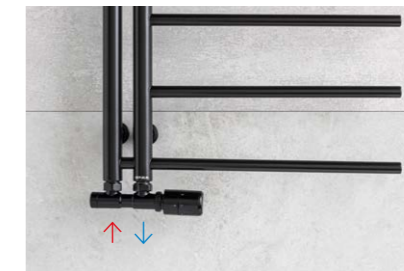

TERRA

Set TERRA	Chrome	Black	White	Stainless steel
RIGHT	TER-R-C	TER-R-B	TER-R-W	TER-R-SS
LEFT	TER-L-C	TER-L-B	TER-L-W	TER-L-SS

TER-R-B