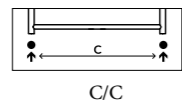

VALVE

FOR CENTRAL HEATING

For central heating, it is necessary to order: a radiator + a valve.