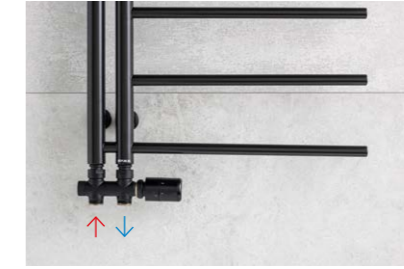

Set DUO	Chrome	Black
	DUO-U-C	DUO-U-B

DUO-U-B

CONNECTION: SUPPLY ↑ RETURN ↓

RUNA

Set RUNA	Chrome	Black	White	Stainless steel
RIGHT	RUN-R-C	RUN-R-B	RUN-R-W	RUN-R-SS
LEFT	RUN-L-C	RUN-L-B	RUN-L-W	RUN-L-SS

RUN-R-C